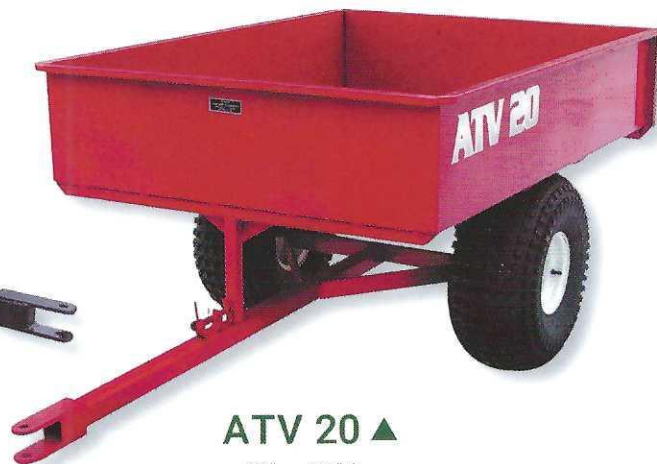

ATV DUMP TRAILERS

ATV 12 ▲

- 32" x 48" box
- 12 cu. ft.
- 18 x 9.50-8 turf tires
- Lift out tail gate

ATV 20 ▲

- 42" x 60" box
- 20 cu. ft.
- AT22 x 11-8 knobby ATV tires
- Lift out tail gate

ATV 25

- 42" x 54" box
- 25 cu. ft. cap
- Drop centre floor
- AT22 x 11-8 knobby ATV tires
- 5 bolt hubs available
- Lift out tail gate

ATV 30 ▲

- 48" x 66" box
- 30 cu. ft. cap
- Drop centre floor
- Walking tandem axles
- AT22 x 11-8 knobby ATV tires
- 5 bolt hubs available
- Lift out tail gate